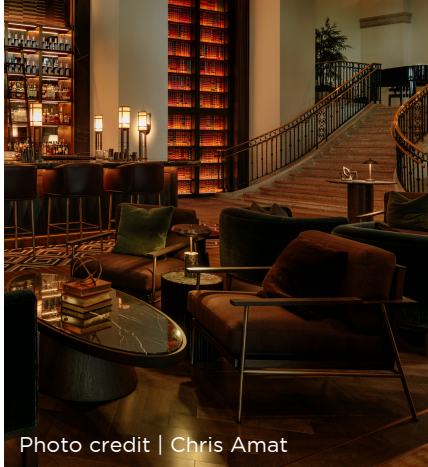

Virginia

- Bonchon's Restaurant

Several Locations

- Morton's Steakhouse

Brazzaz | Maple Herringbone, Charcoal & Auburn

Post Oak Hotel | Custom Color

Bartlit Beck LLP | White Oak R&Q, Natural

Photo credit | Garrett Rowland
Design | Gensler

Tom Ham's Lighthouse | Red Oak, Nevada

Bartlit Beck LLP | White Oak R&Q, Natural

Photo credit | Garrett Rowland
Design | Gensler

Canadiens' Tour | Custom color

Photo credit | Stephane Brügger

Rundle Bar | Maple Herringbone, Charcoal

Photo credit | Chris Amat

CANADA

Alberta

- Castello Italiana Restaurant
- Rundle Bar
- Three Bears Brewery
- The Peaks Hotel
- The Radiant Banff
- Willow Stream Spa

British Columbia

- Pan Pacific Hotel

Ontario