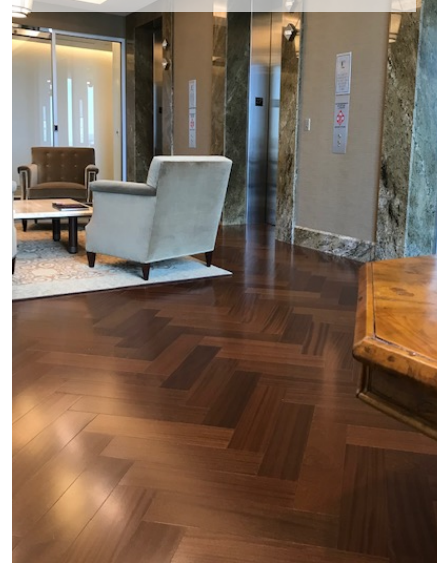

Virginia

- Bonchon's Restaurant

Several Locations

- Morton's Steakhouse

Brazzaz | Maple Herringbone, Charcoal & Auburn

Post Oak Hotel | Custom Color

Bartlit Beck LLP | White Oak R&Q, Natural

Photo credit | Garrett Rowland
Design | Gensler