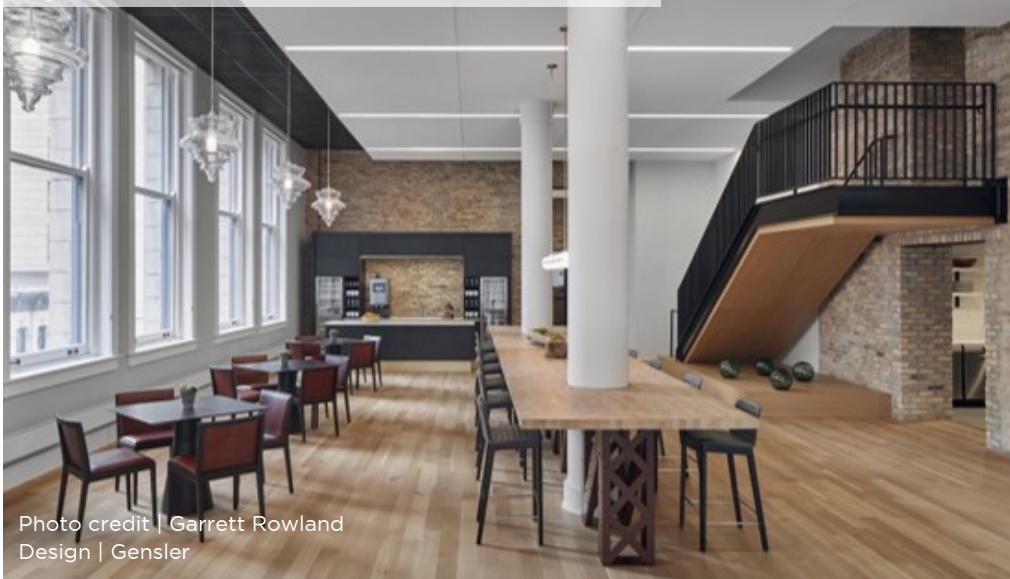

Virginia

- Bonchon's Restaurant

Several Locations

- Morton's Steakhouse

Brazzaz | Maple Herringbone, Charcoal & Auburn

Post Oak Hotel | Custom Color

Bartlit Beck LLP | White Oak R&Q, Natural

Photo credit | Garrett Rowland
Design | Gensler