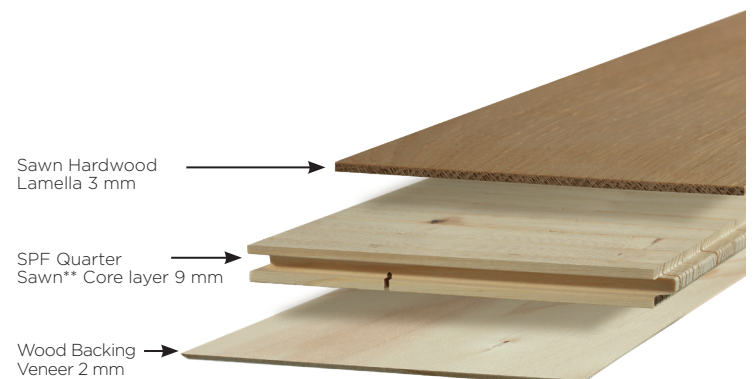

TruBalance Lite Technology

Real hardwood boards. Engineered for affordability.

- Real wood over a locally sourced SPF core layer
- Thickness: 9/16", suitable for 1/2" installations
- Stable 3-ply construction with a 3 mm wear layer

Mirage TruBalance Lite: Meets your needs for a 1/2" installation

- Micro-V joint on all four sides of the board, prevents dust and dirt buildup.
- Each box contains assorted lengths for great look and quick installation.
- Flexible installation.
- Designed and manufactured by a wood specialist.
- An 18-gauge fastener is required for all nail or staple installations.